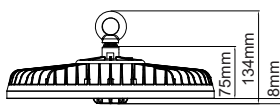

SKYLUX200W-SL