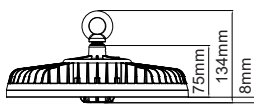

DIMENSIONS

SKYLUX120W-SL